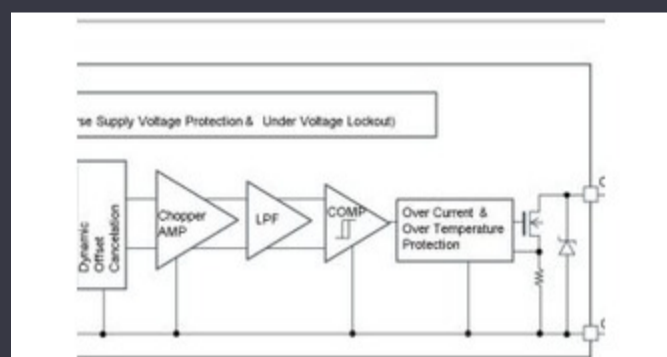

Panui Whakapono

Ka haere nga kaitirotiro miihini aunoa ki te 38V
2023/08/23

Automotive Hall Sensor Ko te 1% mo te ora me te whakauru MCU
2023/09/12

Ka tapahia e te IC te pulsing o naianei ki te whakawhānui i te koiora Cell
2023/07/11

He tohu-a-waea-waea mo te tuku me nga waka iti-rōrahi
2023/09/13

Ka whiwhi a Borgwarner i te mana SIC mai i St tae atu ki te Onsemi
2023/08/31

Ko nga panui a Google me nga kopaki e pupuhi ana ki te putanga 3.13
2023/08/30

Whakaaturanga Pūhiko: Ka heke a Bel 4kw te whakamahi i nga waka DC-Pepa Supercapaciru mo te rokiroki pūngao DC i roto i te rua o nga whakatupuranga
2023/09/7

Cell Ko te Gan e tiakina ana e whakatuwhera ana nga painga arumoni mo nga pokapū raraunga, waka me te pv
2023/09/7

Ka whakatauhia e te Accuive te ra mo nga korerorero-maha-rohe
2023/08/22

Ko te commiconductor somiconductor e whaaia ana ki Bristol, Glasgow me Durham
2023/07/20

Kei te whakauru a Rohm ki te taraiwa me te Gan Hemt ki te tango i nga tangi o te Gate Gate
2023/08/31

2023/08/16